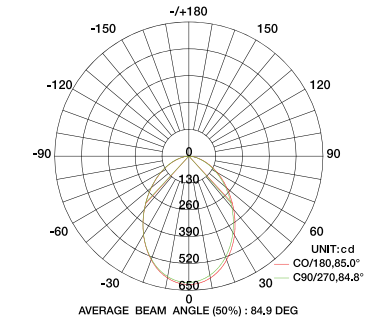

Applications

- Widely used in homes, offices, restaurants, hotels,
- buses, trains, warehouses, parking lots, meeting room school, library, factory, warehouse, casino, parking garage, hospital, commercial center, supermarket, shopping mall etc