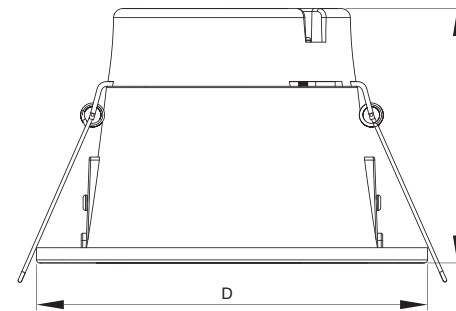

Features

- Compatible with 4" standard ceiling hole
- High efficiency, Energy saving
- Excellent performance and no glare
- Slim, stylish and light weight design
- Easy to install
- Damp and Wet location

4" Downlight

| | | | |
|-----------|--------------|--------------|---------------|
| Diameter: | 5.04in/128mm | Carton size: | 345*315*315mm |
| Height: | 3.31in/84mm | Q'ty/ctn: | 12 pcs |

Applications